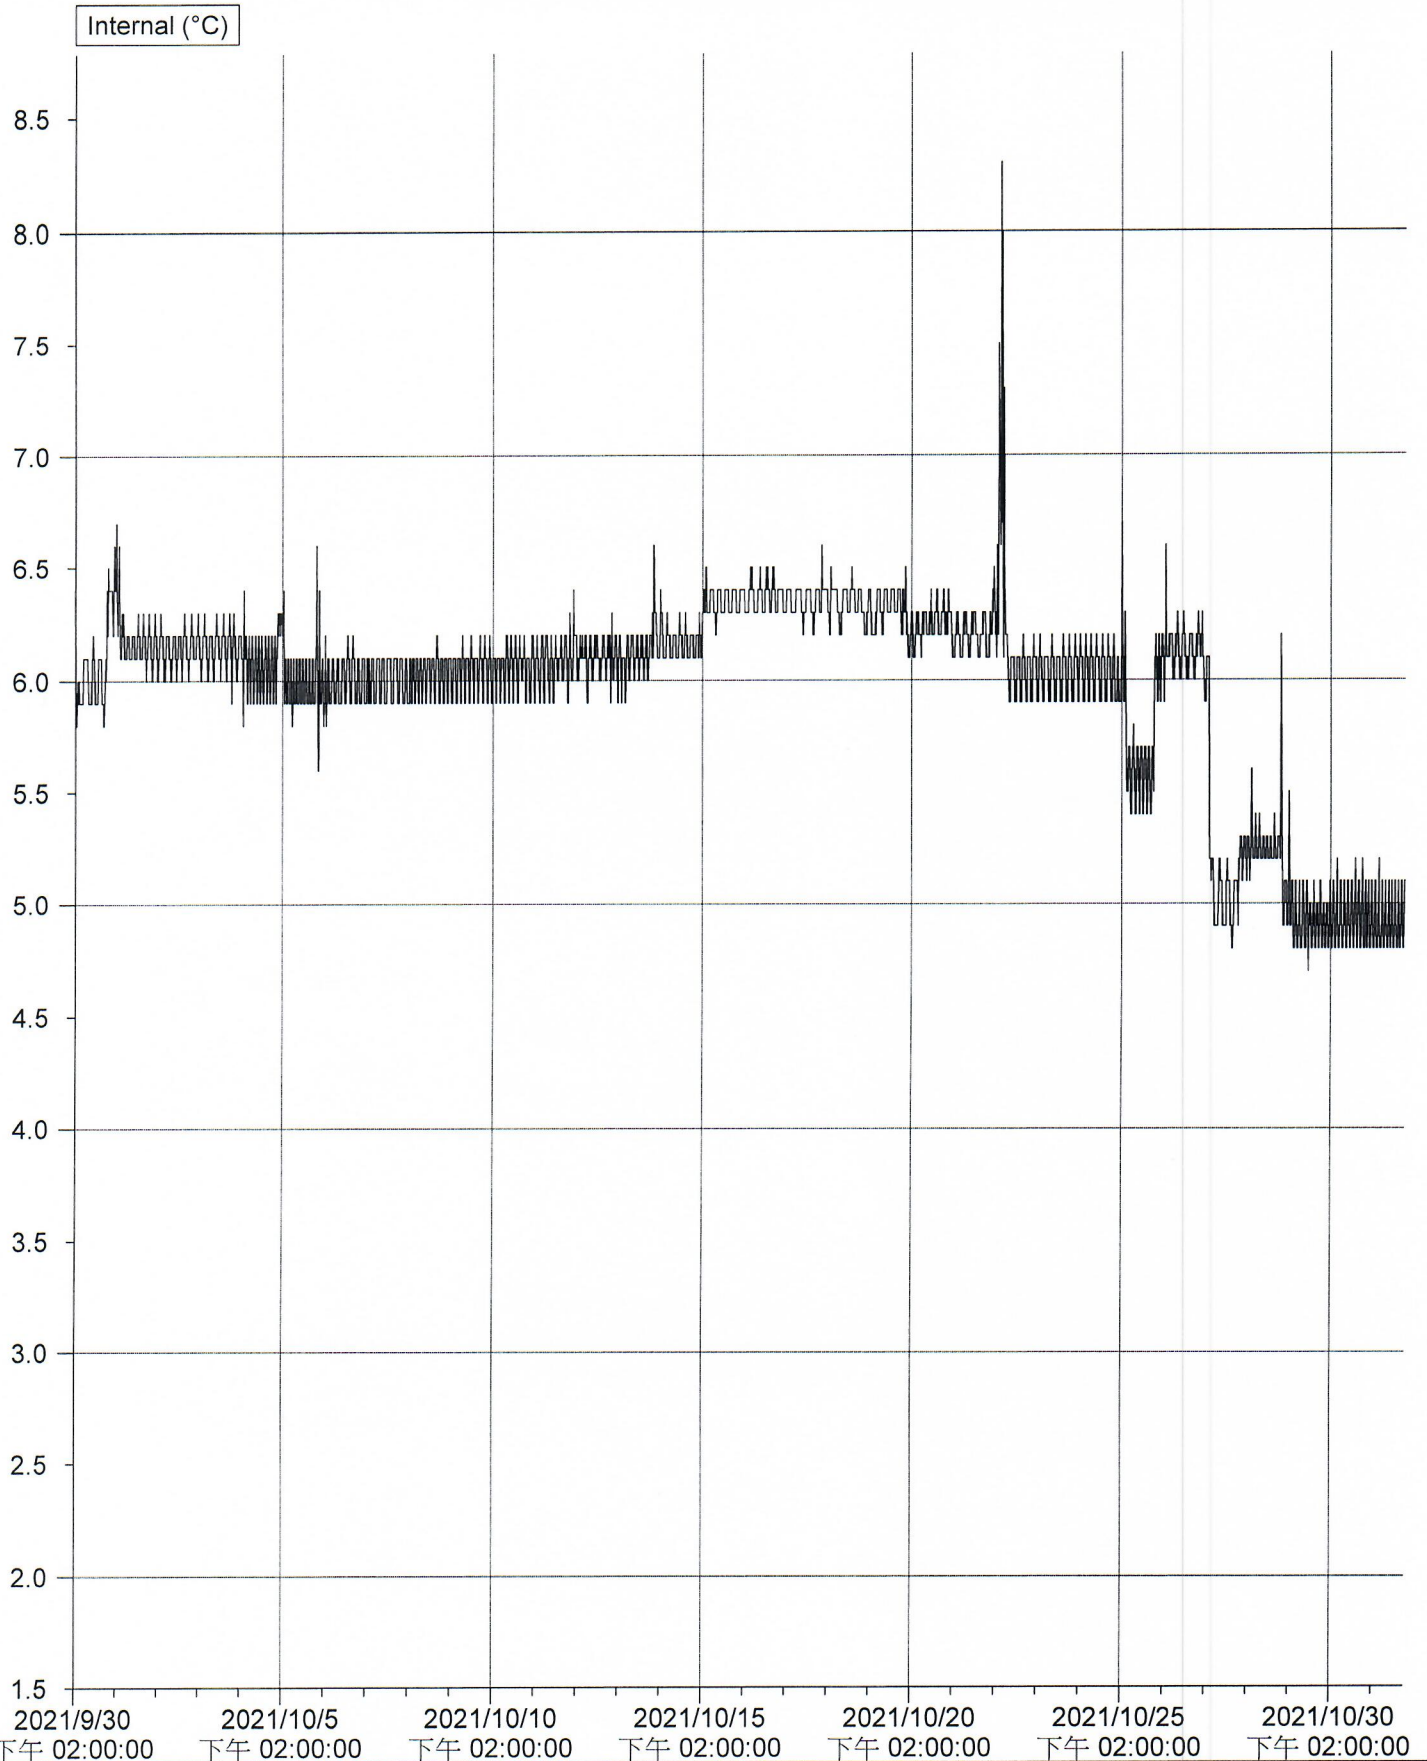

TCVGH Temperature Log

Sensor Name	Internal
Legend	
Description	PHCL-C003
Serial Number	1715-0143
Product Code	EI-IN-D-32-L
Start	2021/9/30 下午 02:00:00
Finish	2021/11/1 上午 08:20:00
Sensor Range	-40.5 to 70.4 °C
Specification	2.0 to 8.0 °C
Average	6.0 °C
Highest	8.3 °C
Lowest	4.7 °C

The Temperature excursion occurred due to long time opening the door of refrigerator when placing plasma other IPs on 22 Oct 2021 at 17:20 max= 8.3°C ,
 45, 011111
 Another event was occurred during 17:50-18:00 when taking out the temperature device to download the temperature recorder .
 11111111 01111111